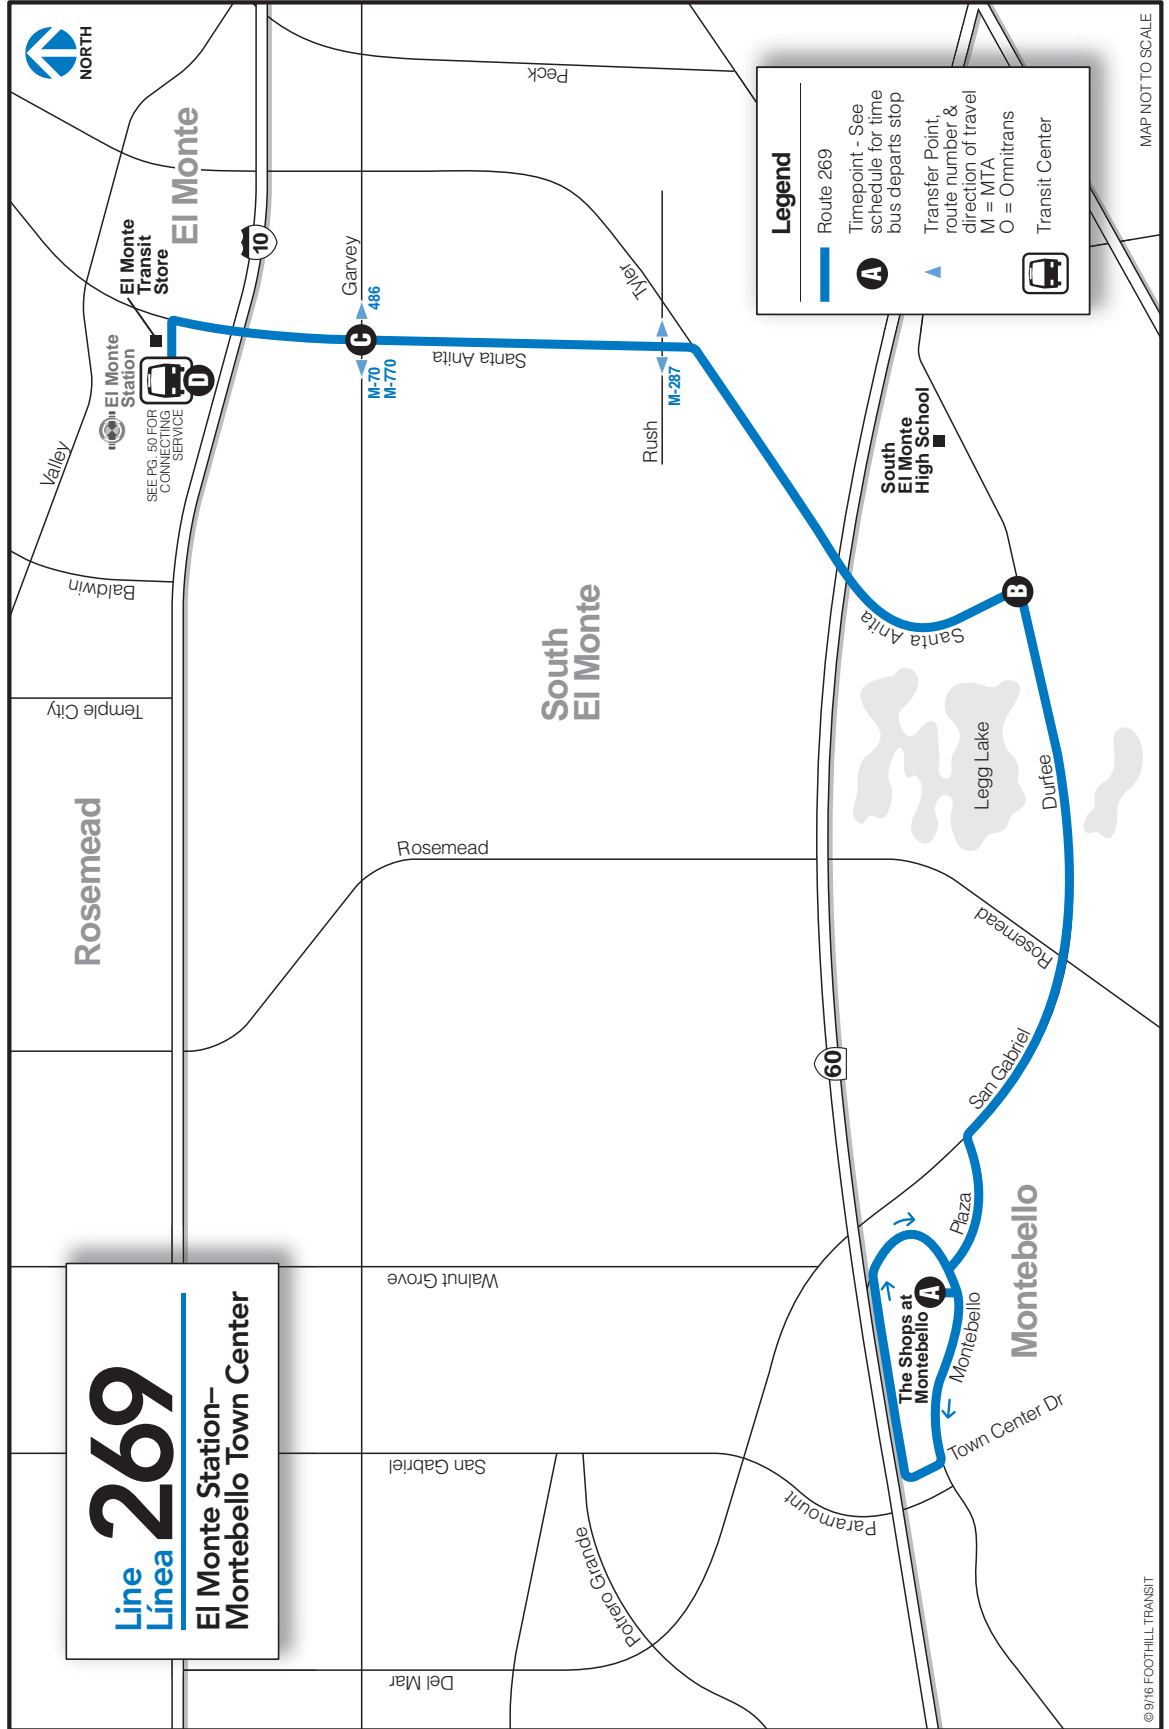

Line 269

El Monte Station— Montebello Town Center

SEE PG. 50 FOR
CONNECTING
SERVICE

El Monte
Station

El Monte
Transit
Store

Legend

- Route 269
- Timepoint - See schedule for time bus departs stop
- Transfer Point: route number & direction of travel
M = MTA
O = Omnitrans
- Transit Center

MAP NOT TO SCALE

© 9/16 FOOTHILL TRANSIT

**WEEKDAY
ENTRE SEMANA**

NORTHBOUND/EN DIRECCIÓN NORTE

**MONTEBELLO TO EL MONTE
MONTEBELLO HACIA EL MONTE**

The Shops at Montebello	Santa Anita Ave. & Durfee Ave.	Santa Anita Ave. & Garvey Ave.	El Monte Station
A	B	C	D
5:55	6:01	6:07	6:18
6:25	6:31	6:37	6:48
6:55	7:01	7:07	7:18
7:25	7:31	7:37	7:48
7:55	8:01	8:07	8:18
8:25	8:31	8:37	8:48
8:55	9:01	9:07	9:18
9:25	9:31	9:37	9:48
9:55	10:01	10:07	10:18
10:55	11:01	11:08	11:19
11:55	12:01	12:08	12:19
12:55	1:01	1:08	1:19
1:25	1:31	1:38	1:49
1:55	2:01	2:08	2:19
2:25	2:31	2:38	2:49
2:55	3:01	3:08	3:19
3:25	3:31	3:38	3:49
3:55	4:01	4:08	4:19
4:25	4:31	4:38	4:49
4:55	5:01	5:08	5:19
5:25	5:31	5:38	5:49
5:55	6:01	6:08	6:19
6:25	6:31	6:38	6:49
6:55	7:01	7:07	7:18
7:25	7:32	7:38	7:49
7:55	8:02	8:08	8:19
8:55	9:02	9:08	9:19
9:55	10:02	10:08	10:19
A	B	C	D
6:30	6:37	6:46	6:52
7:30	7:37	7:46	7:52
8:30	8:37	8:46	8:52
9:30	9:38	9:47	9:53
10:30	10:39	10:48	10:54
11:31	11:39	11:48	11:54
12:30	12:38	12:47	12:53
1:30	1:38	1:47	1:53
2:30	2:39	2:48	2:54
3:30	3:39	3:48	3:54
4:30	4:37	4:46	4:52
5:30	5:37	5:46	5:52
6:30	6:38	6:47	6:53
7:30	7:37	7:46	7:52